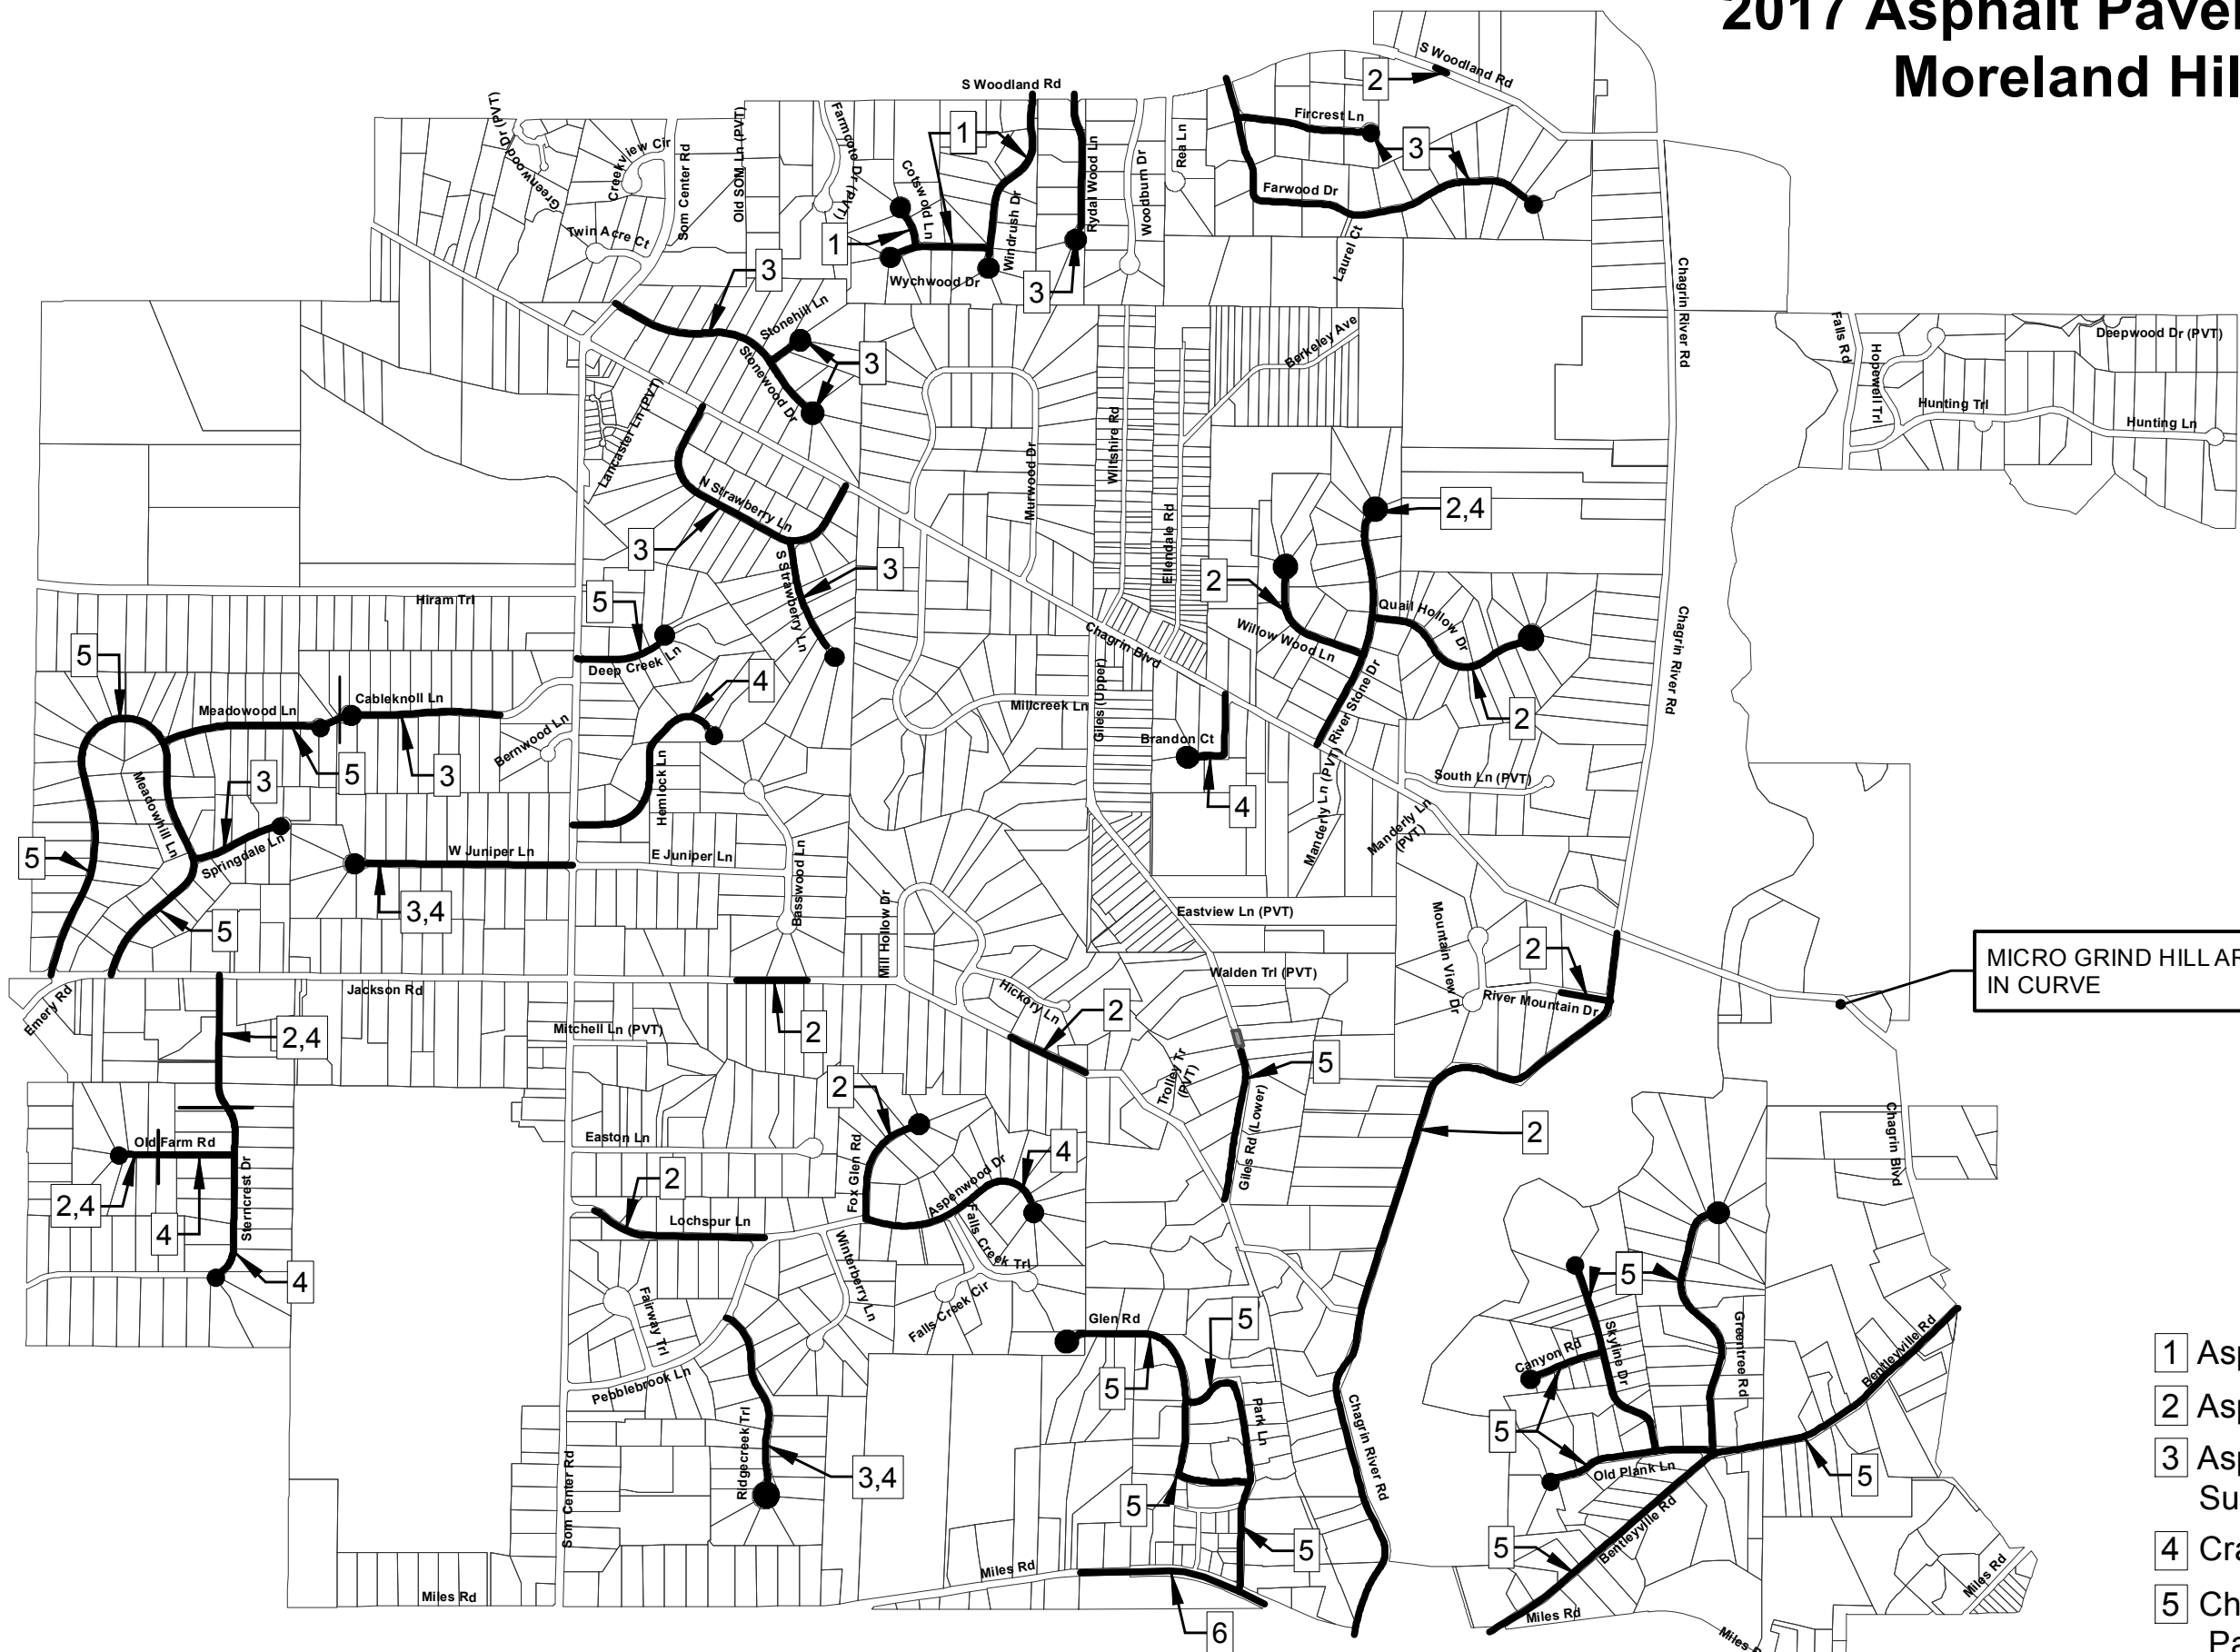

# 2017 Asphalt Pavement Program Moreland Hills, Ohio

MICRO GRIND HILL AREA  
IN CURVE

## Legend

- 1 Asphalt Resurfacing
- 2 Asphalt Pavement Repairs
- 3 Asphalt Pavement Surface Treatment
- 4 Crack Seal
- 5 Chip Seal & Pavement Repairs
- 6 Full Depth Pavement Repair & Rigid Replacement